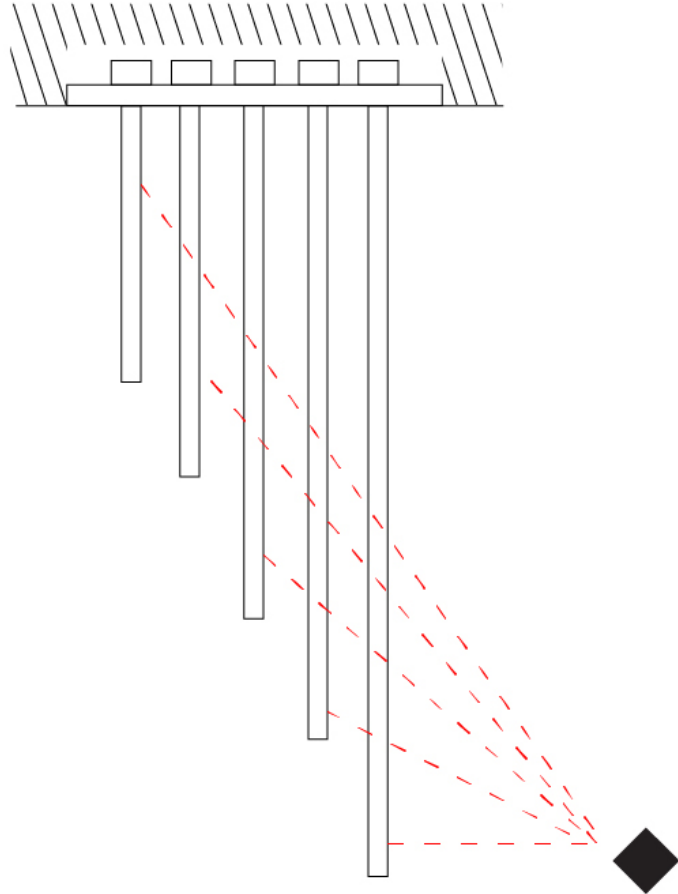

SPILLO 5 ROD SURFACE

D42068- -

base number Color Finish
 Temperature Options

- To build a product code in our configurator select the specify button on the base model # product page
- To build a manual product code on this datasheet choose from the options listed below in blue font and add the suffix to the base model #

GENERAL

Series: Spillo
 Subseries: Spillo 5 Rod
 Brand: Icone
 Division: Design
 Mounting Type: Surface
 Mounting Location: Ceiling
 Subcategory: Ambient

PHYSICAL

Shape: Abstract
 Height (mm): 1030
 Height (in): 40 ⁹/₁₆
 Light Distribution: Direct / Indirect
 Fixture Finish: WHI / BLK / CHR / BGD
 Fixture Material: Brass

SPILLO 5 ROD SURFACE

D42068-

PROJECT _____

TYPE _____

SPECIFIER _____

QUANTITY _____

DATE _____

D

GENERAL

Series: Spillo
 Subseries: Spillo 5 Rod
 Brand: Icone
 Division: Design
 Mounting Type: Recessed
 Mounting Location: Ceiling
 Subcategory: Ambient

PHYSICAL

Shape: Abstract
 Width (mm): 50
 Width (in): 1 ¹⁵/₁₆
 Height (mm): 1000
 Height (in): 39 ³/₈
 Light Distribution: Adjustable
 Fixture Finish: WHI / BLK / CHR / BGD
 Fixture Material: Brass