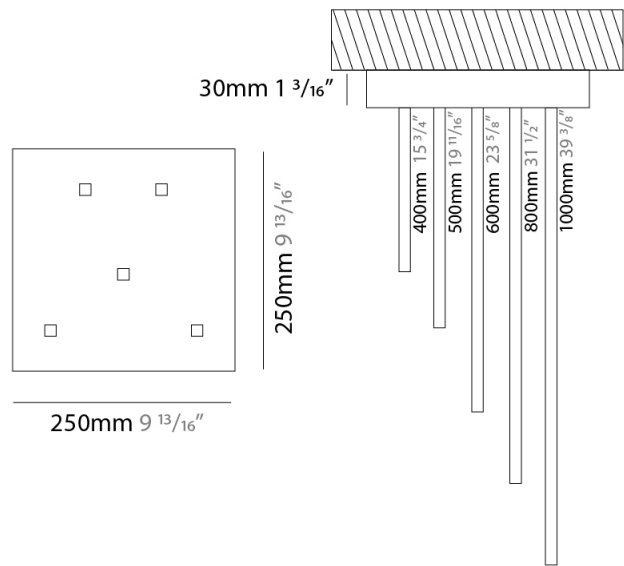

SPILLO 5 ROD SURFACE

D42068- -

base number   Color   Finish
Temperature   Options

1. To build a product code in our configurator select the specify button on the base model # product page
2. To build a manual product code on this datasheet choose from the options listed below in blue font and add the suffix to the base model #

GENERAL

Series: Spillo
Subseries: Spillo 5 Rod
Brand: Icone
Division: Design
Mounting Type: Surface
Mounting Location: Ceiling
Subcategory: Ambient

PHYSICAL

Shape: Abstract
Height (mm): 1030
Height (in): 40 ⁹/₁₆
Light Distribution: Direct / Indirect
Fixture Finish: WHI / BLK / CHR / BGD
Fixture Material: Brass

ELECTRICAL

Lamp Type: LED
Total Output Wattage (W): 45.72
Dimming: 0-10V Dimming
Driver Included: Yes
Driver Location: Integrated
Driver Type: Constant Voltage - 120-277Vac Non-dimming
Driver Class: Class 2
Input Voltage (V): 120 - 277
Output Voltage (V): 12
Upon Request: (Not included, see components) Remote: 0-10Vdc dimming / (Included) Integral: Non-dimming / 277Vac

LED

Color Temperature (°K): 2700 / 3000
Nominal Lumen (lm): 3850
CRI: >90 CRI
Lamp Life (hrs): 50000

OPTICAL

RATINGS AND CERTIFICATIONS

Certified By: Certified for North American Standards
IP rating: IP20