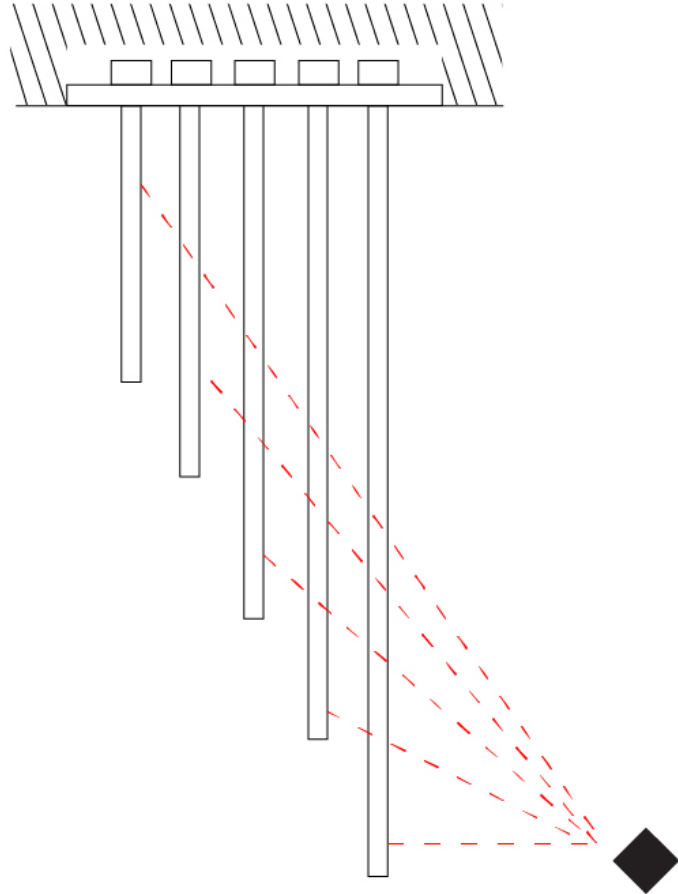

SPILLO 5 ROD RECESSED

D46017-

PROJECT	_____
TYPE	_____
SPECIFIER	_____
QUANTITY	_____
DATE	_____

D