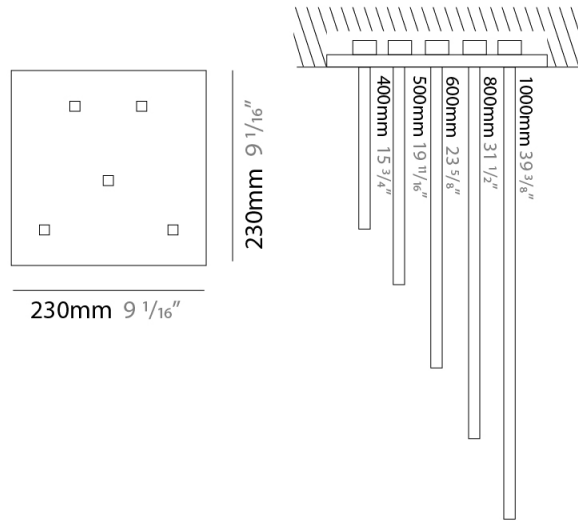

PROJECT	
TYPE	
SPECIFIER	
QUANTITY	
DATE	

SPILLO 5 ROD SURFACE

D42068- -
base number   Color   Finish
                         Temperature   Options

1. To build a product code in our configurator select the specify button on the base model # product page
2. To build a manual product code on this datasheet choose from the options listed below in blue font and add the suffix to the base model #

GENERAL

Series: Spillo
Subseries: Spillo 5 Rod
Partner: Icone
Division: Design
Installation: Surface
Product Type: Ceiling Surface
Mounting Location: Ceiling
Light Distribution: Adjustable

PHYSICAL

Shape: Abstract
Height (mm): 1030
Height (in): 40 ⁹/₁₆
Fixture Finish: WHI / BLK / CHR / BGD
Fixture Material: Brass

ELECTRICAL

Lamp Type: LED
Total Output Wattage (W): 45.72
Dimming: 0-10V Dimming
Driver Included: Yes
Driver Location: Integrated
Driver Type: Constant Voltage - 120-277Vac Non-dimming
Driver Class: Class 2
Input Voltage (V): 120 - 277
Output Voltage (V): 12
Upon Request: (Not included, see components) Remote: 0-10Vdc dimming / (Included) Integral: Non-dimming / 277Vac

LED

Color Temperature (°K): 2700 / 3000
Nominal Lumen (lm): 3850
CRI: >90 CRI
Lamp Life (hrs): 50000

OPTICAL

RATINGS AND CERTIFICATIONS

Certified By: Certified for North American Standards
IP rating: IP20