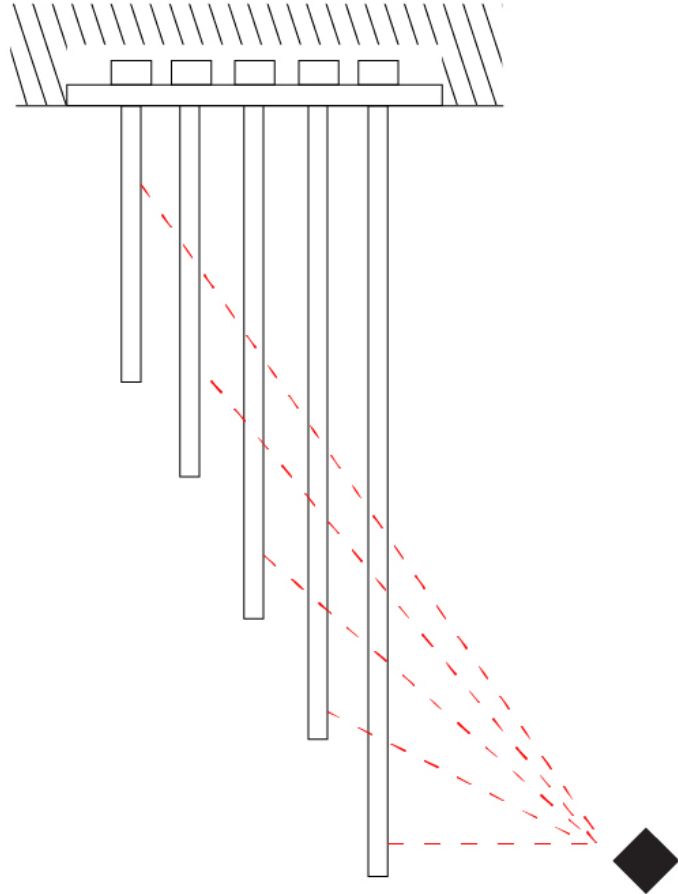

SPILLO 5 ROD SURFACE

D42068-

PROJECT
TYPE
SPECIFIER
QUANTITY
DATE

D