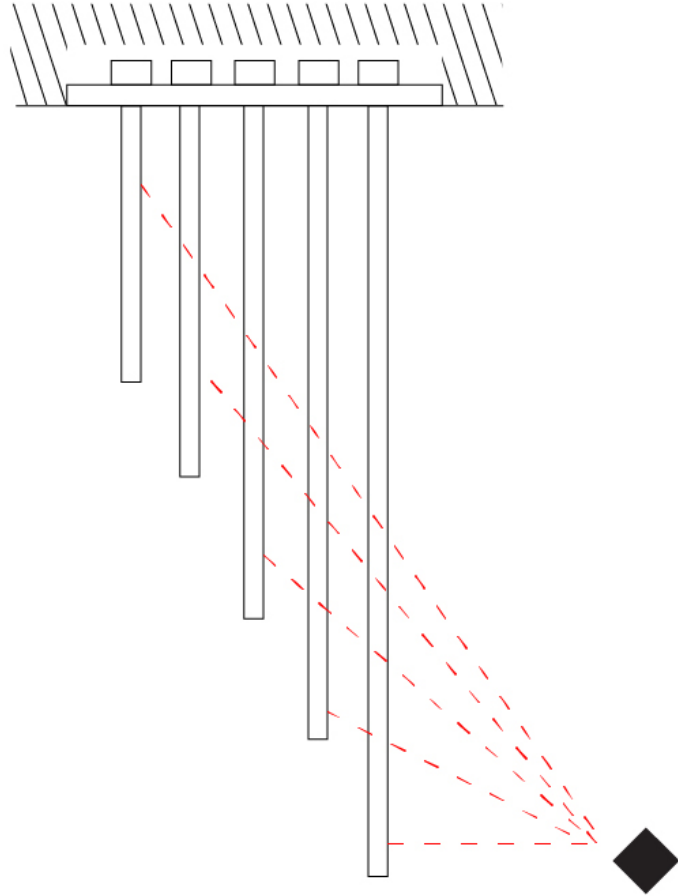

SPILO 5 ROD RECESSED

D46017-

PROJECT _____

TYPE _____

SPECIFIER _____

QUANTITY _____

DATE _____

D