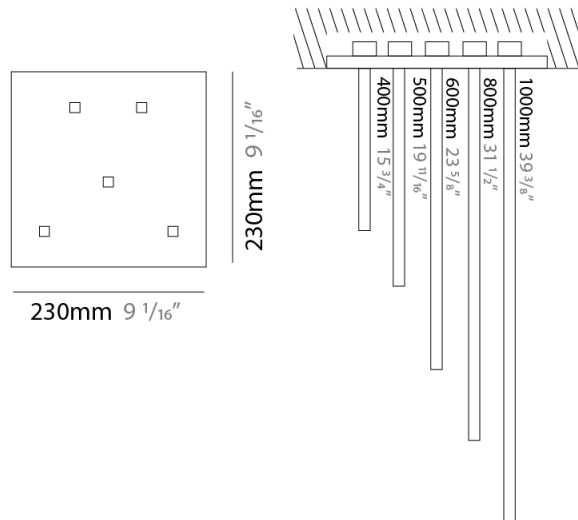

Shape: Abstract
 Height (mm): 1030
 Height (in): 40 ⁹/₁₆
 Fixture Finish: WHI / BLK / CHR / BGD
 Fixture Material: Brass

ELECTRICAL

Lamp Type: LED
 Total Output Wattage (W): 45.72
 Dimming: 0-10V Dimming
 Driver Included: Yes
 Driver Location: Integrated
 Driver Type: Constant Voltage - 120-277Vac Non-dimming
 Driver Class: Class 2
 Input Voltage (V): 120 - 277
 Output Voltage (V): 12
 Upon Request: (Not included, see components) Remote: 0-10Vdc dimming / (Included) Integral: Non-dimming / 277Vac

Shape: Abstract
 Width (mm): 50
 Width (in): 1 ¹⁵/₁₆
 Height (mm): 1000
 Height (in): 39 ³/₈
 Fixture Finish: WHI / BLK / CHR / BGD
 Fixture Material: Brass

ELECTRICAL

Lamp Type: LED
 Total Output Wattage (W): 45.72
 Dimming: 0-10V Dimming
 Driver Included: No
 Driver Location: Remote
 Driver Type: Constant Voltage - 120 / 277Vac
 Driver Class: Class 2
 Input Voltage (V): 120 - 277
 Output Voltage (V): 12
 Upon Request: (Not included, see components) 0-10Vdc dimming / 277Vac

LED

Color Temperature (°K): 2700 / 3000
 Nominal Lumen (lm): 3850
 CRI: >90 CRI
 Lamp Life (hrs): 50000

OPTICAL

Adjustability: Tilt 120°

RATINGS AND CERTIFICATIONS

Certified By: Certified for North American Standards
 IP rating: IP20