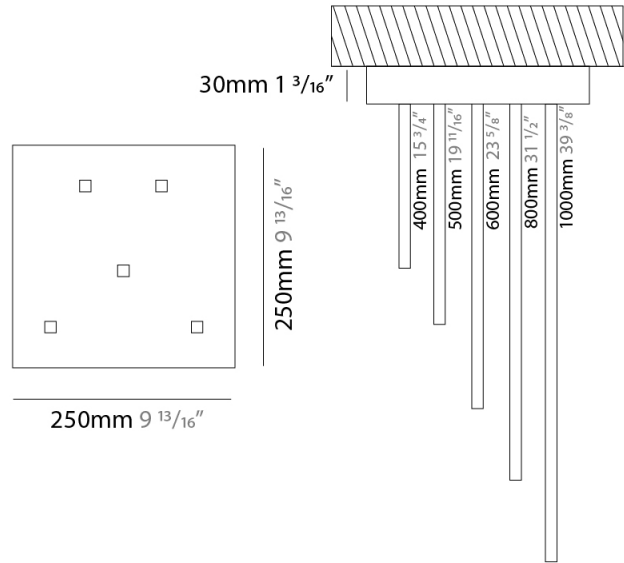

GENERAL

Series: Spillo
 Subseries: Spillo 5 Rod
 Brand: Icone
 Division: Design
 Mounting Type: Surface
 Mounting Location: Ceiling
 Subcategory: Ambient

PHYSICAL

Shape: Abstract
 Height (mm): 1030
 Height (in): 40 ⁹/₁₆
 Light Distribution: Direct / Indirect
 Fixture Finish: WHI / BLK / CHR / BGD
 Fixture Material: Brass

GENERAL

Series: Spillo
 Subseries: Spillo 5 Rod
 Brand: Icone
 Division: Design
 Mounting Type: Recessed
 Mounting Location: Ceiling
 Subcategory: Ambient

PHYSICAL

Shape: Abstract
 Width (mm): 50
 Width (in): 1 ¹⁵/₁₆
 Height (mm): 1000
 Height (in): 39 ³/₈
 Light Distribution: Adjustable
 Fixture Finish: WHI / BLK / CHR / BGD
 Fixture Material: Brass

LED

Color Temperature (°K): 2700 / 3000
 Nominal Lumen (lm): 3850
 CRI: >90 CRI
 Lamp Life (hrs): 50000

OPTICAL

Adjustability: Tilt 120°

RATINGS AND CERTIFICATIONS

Certified By: Certified for North American Standards
 IP rating: IP20